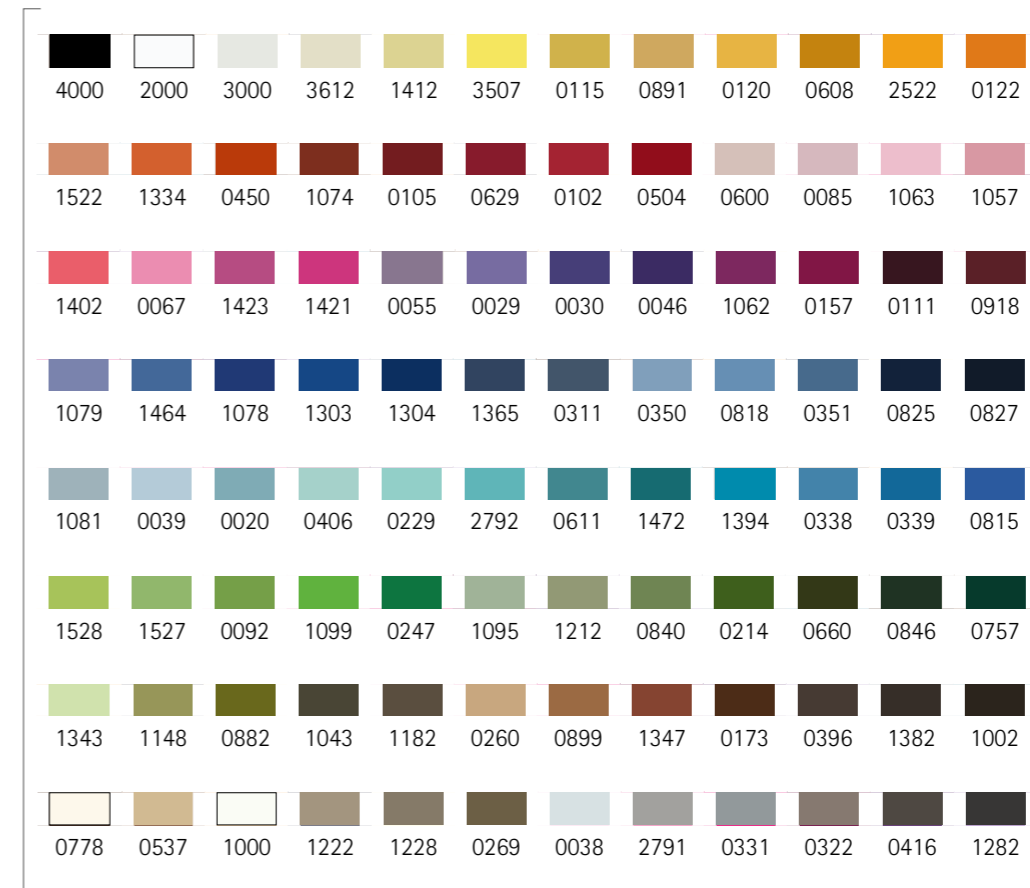

TCSFC96-Kit

Art. 9105 No. 50, SILK-FINISH COTTON 50 150 m . 100% Mercerized Cotton